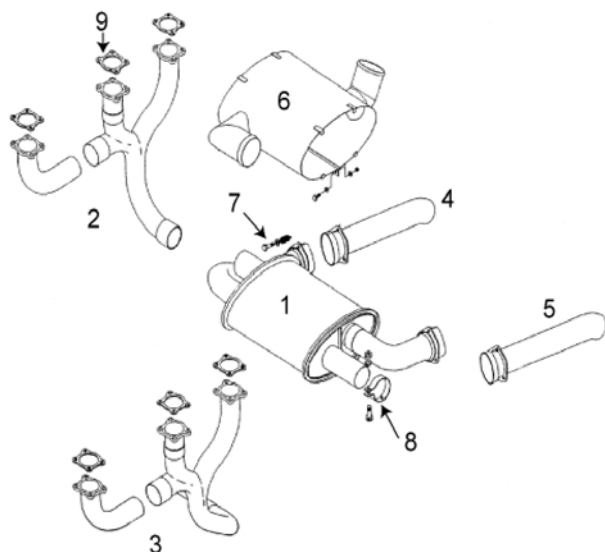

MOONEY

M20R OVATION & M20S EAGLE

Inspect end plates of muffler for cracks
 Inspect all slip joints for excessive gaps or leakage

ITEM	OEM PART NO	DESCRIPTION	Condition
01	630112-501	MUFFLER	OH
02	630082-502	RH HEADER ASSY 2 PIECE	OH
03	630082-501	LH HEADER ASSY 2 PIECE	OH
04	630111-503	RH TAILPIPE	OH
05	630111-501	LH TAILPIPE	OH
06	630088-027	SHROUD	OH
07	630000-TSK	TAILPIPE SPRING KIT	NEW
08	630097-507	LH HEADER CLAMP	NEW
09	628260	GASKET	NEW