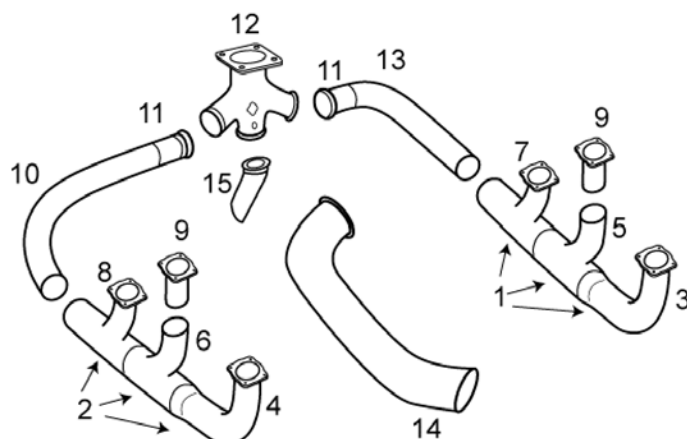

BEECHCRAFT

60 DUKE / 58TC BARON

Service Bulletin 479 -MANDATORY-

Inspect transition for cracks internally & externally

Inspect tailpipe for internal pitting

Oval style tailpipe- Inspect inner baffle for cracks, burns or pitting

ITEM	OEM PART NO	DESCRIPTION	Condition
01	77944	LH STACK ASSY	OH
02	77943	RH STACK ASSY	OH
03	77424	LH FWD RISER	OH
04	77427	RH FWD RISER	OH
05	77928	LH CENTER RISER	OH
06	77929	RH CENTER RISER	OH
07	77431	LH AFT RISER	OH
08	77428	RH AFT RISER	OH
09	77930	ADAPTER	OH
10	77429	RR ELBOW	OH
11	77430	ELBOW ADAPTER	OH
12	LW11005	TRANSITION	OH
13	77434	LR ELBOW	OH
14	60-950024-13	TAILPIPE 60 DUKE Round	OH
15	60-950027-7	WASTEGASTE OVERBOARD	OH
NS	60-950018-83	TAILPIPE 56TC OVAL	OH
NS	60-950021-27	LH WASTEGATE OVERBOARD (2-PIECE ASSY)	OH
NS	60-950021-29	RH WASTEGATE OVERBOARD (2-PIECE ASSY)	OH
NS	628260	GASKET	NEW
NS	LW12093-5	VBAND CLAMP ELBOW TO TRANSITION	NEW