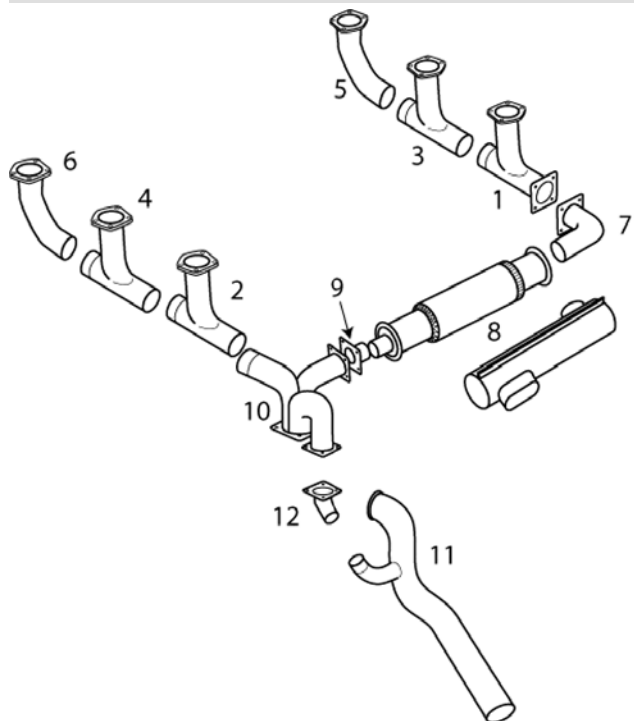

**BEECHCRAFT**

**35 TC (Continental System)**

**AD 89-24-03** on header part #642668 if cracks are found replace with part # 646795  
 Inspect header for cracks  
 Inspect heater core heat fins for cracking and distortion

ITEM	OEM PART NO	DESCRIPTION	Condition
01	642670	CYL #1 RR	OH
02	642671	CYL #2 LR	OH
03	642672	CYL #3 RC	OH
04	642671	CYL #4 LC	OH
05	642673	CYL #5 RF	OH
06	642674	CYL #6 LF	OH
07	642666	RH ELBOW	OH
08	642663	HEATER ASSEMBLY	OH
09	642891	LH SLEEVE	OH
10	646795	HEADER	OH
10	654340	HEADER	OH
11	642392	TAILPIPE	OH
11	655164	TAILPIPE	OH
12	642665	BYPASS ELBOW	OH
NS	628260	GASKET	NEW