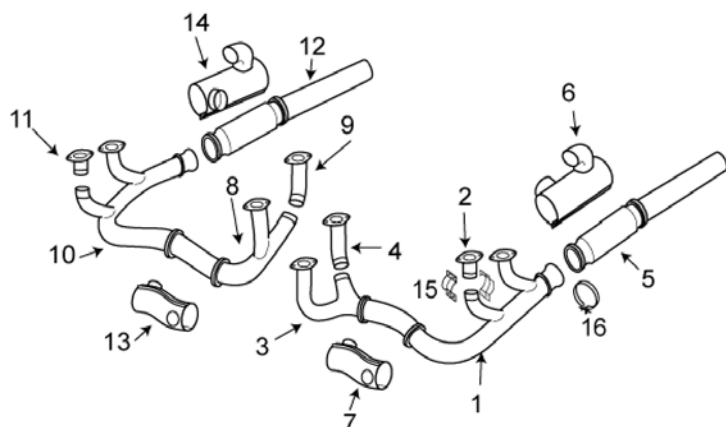

PIPER**34-200 SENECA I**

AD 83-14-05 Inside baffle of tailpipe must be inspected every 100 hrs with a boroscope after the accumulation of 1050 hrs.

ITEM	OEM PART NO	DESCRIPTION	Condition
01	78463-06	LH OTBD COLLECTOR	OH
02	78463-07	LH OTBD RISER	OH
03	78463-04	LH INBD COLLECTOR	OH
04	78463-02	LH INBD RISER	OH
05	78463-10	LH TAIL PIPE	OH
06	78463-09	LH TAILPIPE SHROUD	OH
07	78463-05	LH SHROUD	OH
08	78463-13	RH INBD COLLECTOR	OH
09	78463-12	RH INBD RISER	OH
10	78463-15	RH OTBD COLLECTOR	OH
11	78463-16	RH OTBD RISER	OH
12	78463-18	RH TAILPIPE	OH
13	78463-14	RH SHROUD	OH
14	78463-17	RH TAILPIPE SHROUD	OH
15	CLAMP	RISER CLAMP 1.75	NEW
16	78463-08	TAILPIPE CLAMP	NEW
NS	487-696	TAILPIPE HANGER	OH
NS	78463-11	TAILPIPE HANGER	OH
NS	970	GASKET	NEW