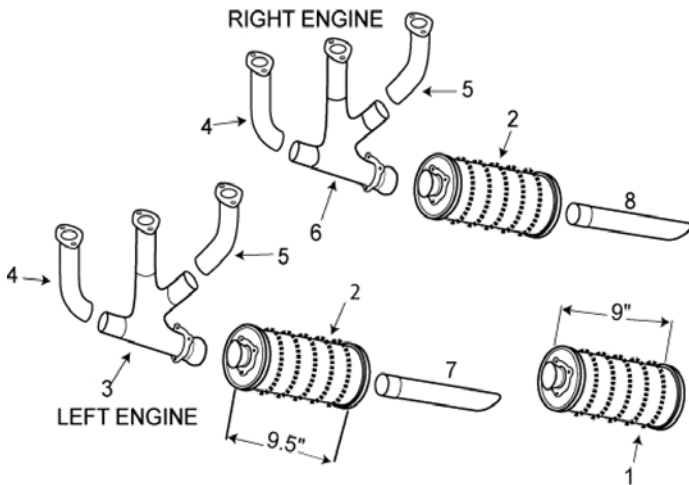

PIPER

32R-301 DUAL MUFFLER SYS

Muffler in picture # 1 part # 26345-08 shroud rings are ~9" apart. Muffler can extend about .5" beyond the ring on the outlet side.

ITEM	OEM PART NO	DESCRIPTION	Condition
01	26345-08	MUFFLER	OH
02	26345-05	MUFFLER	OH
03	85233-04	LH CENTER STACK	OH
04	85233-06	FRONT RISER	OH
05	85233-08	REAR RISER	OH
06	85233-10	RH CENTER STACK	OH
07	24787-04	LH TAIL PIPE	OH
08	24787-05	RH TAIL PIPE	OH
NS	24787-SK	SPRING KIT	NEW
NS	24788-00	CLAMP TAIL PIPE	NEW
NS	24862-10	SHROUD	OH
NS	77611	GASKET	NEW