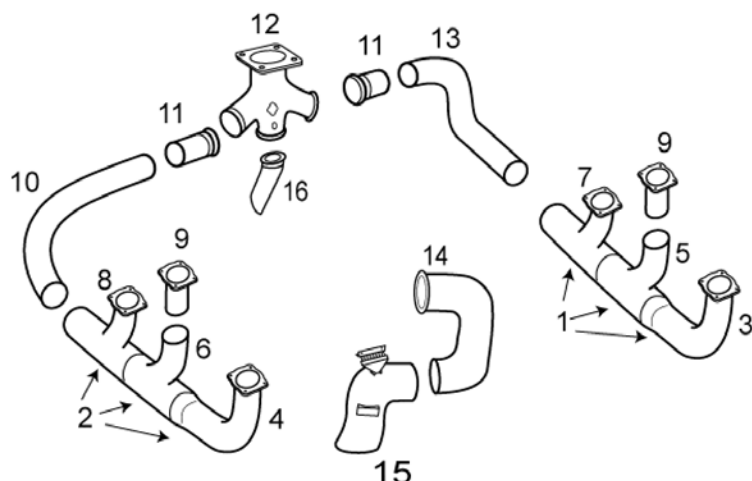

PIPER

31P-425 NAVAJO

Check all slip joints for freedom of movement

Inspect transition for cracks

Check stack for cracking or heat distortion

ITEM	OEM PART NO	DESCRIPTION	Condition
01	LW13055	LH STACK ASSY	OH
02	LW13054	RH STACK ASSY	OH
03	78004	CYL #1 LF	OH
04	77427	CYL # 2 RF	OH
05	78005	CYL #3 LC	OH
06	78287	CYL #4 RC	OH
07	78286	CYL #5 LR	OH
08	78011	CLY #6 RR	OH
09	77930	FLANGE	OH
10	78012	RR ELBOW	OH
11	LW13027	RR & LR ADAPTER	OH
12	LW11016	TRANSITION	OH
13	78008	LR ELBOW	OH
14	46323-05	UPPER TAIL PIPE	OH
15	48788-05	LOWER TAILPIPE	OH
16	46324	WASTEGATE OVERBOARD	OH