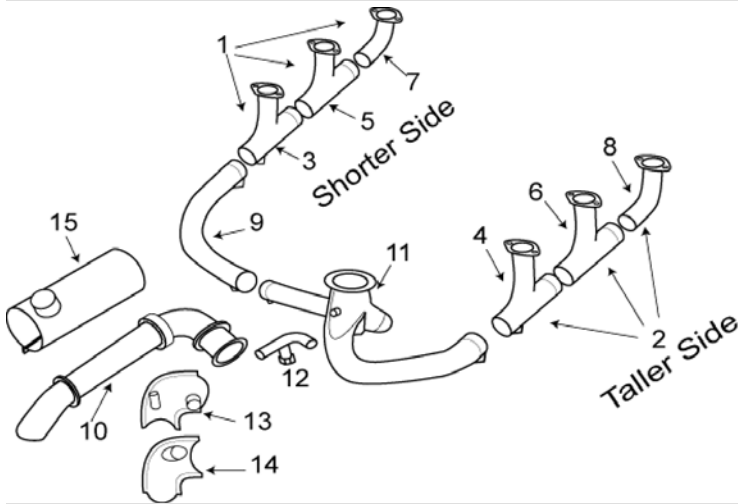

PIPER

28R-201T ARROW

Check Wye flow divider plate for cracks and distortion

ITEM	OEM PART NO	DESCRIPTION	Condition
01	640964L-R	LH STACK ASSY	OH
02	640964R-R	RH STACK ASSY	OH
03	640964-102	TEE ASSY CLY #2	OH
04	640964-101	TEE ASSY CLY #1	OH
05	640964-104	TEE ASSY CLY #4	OH
06	640964-103	TEE ASSY CLY #3	OH
07	640964-106	ELBOW ASSY CLY #6	OH
08	640964-105	ELBOW ASSY CLY #5	OH
09	641911-108	LH ELBOW ASSY	OH
10	641911-020	TAIL PIPE	OH
11	641911-111	WYE ASSY	OH
12	641911-030	BY- PASS	NEW
12	641911-030	BY- PASS	OH
13	641911-110	UPPER TAILPIPE SHROUD 1/2	OH
14	641911-100	UPPER TAILPIPE SHROUD 1/2	OH
15	641911-202	LOWER TAILPIPE SHROUD	OH
NS	970	GASKET	NEW