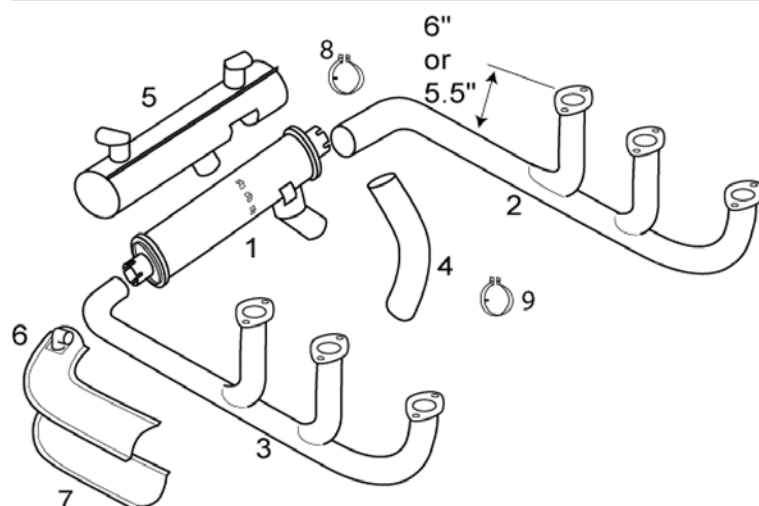

PIPER**25-235/260 PAWNEE**

AD 67-14-07 for 25-235 sn 25-2000-25-4171 50hr. inspection of entire exhaust system and internal inspection or muffler. AD is not applicable when new muffler and exhaust stack clamps are installed.

Check Tailpipe for thinning

Mufflers have internal baffles and they must be intact to be airworthy

Check stacks for cracking and heat distortion

ITEM	OEM PART NO	DESCRIPTION	Condition
01	753-753	MUFFLER	OH
02	60350-02	LH STACK D MODEL (6")	OH
02	64039-002	LH STACK (5.5")	OH
03	60350-03	RH STACK D MODEL (6")	OH
03	64039-003	RH STACK (5.5")	OH
04	64170-00	TAIL PIPE	OH
05	64074-00	MUFFLER SHROUD 25-2000 TO 25-2555	OH
05	64451-00	MUFFLER SHROUD S/N 25-2556 TO 25-4171	OH
05	64879-00	MUFFLER SHROUD S/N 25-4172 AND UP	OH
06	64167-07	CARB HEAT TOP S/N 25-2000 TO 25-2555	OH
06	64439-04	CARB HEAT TOP S/N 25-2556 TO 25-4171	OH
06	64439-08	CARB HEAT TOP S/N 25-4172 TO 25-5499	OH
06	64439-10	CARB HEAT TOP	OH
06	64439-10	CARB HEAT TOP S/N 25-5500 AND UP	OH
07	64167-03	CARB HEAT BOTTOM S/N 25-2000 TO 25-2555	OH
07	64439-05	CARB HEAT BOTTOM 25-2556 AND UP	OH
08	14235-08	MUFFLER CLAMP 2.5"	NEW
09	64092-00	TAIL PIPE CLAMP	NEW
NS	77611	GASKET	NEW