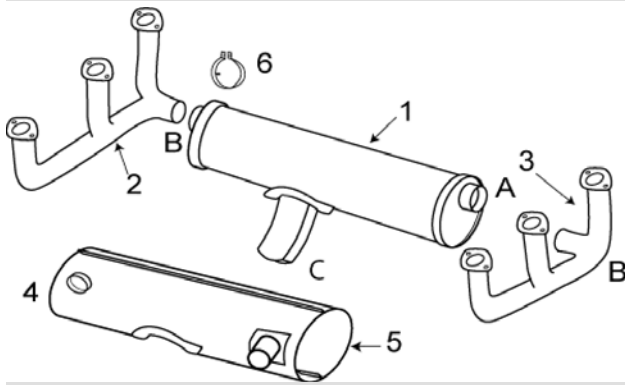

**PIPER**

**24-260 COMANCHE A & C**

**AD 68-05-01**

- A No baffle in muffler
- B Check for cracking and heat distortion
- C Tail pipe has a flow divider

ITEM	OEM PART NO	DESCRIPTION	Condition
01	27235-00	MUFFLER	OH
02	26829-00	LH STACK	OH
03	26830-00	RH STACK	OH
04	26853-00	MUFFLER SHROUD FRONT HALF	OH
05	26990-00	MUFFLER SHROUD REAR HALF	OH
06	14235-08	MUFFLER CLAMP 2.5"	NEW
NS	77611	GASKET	NEW