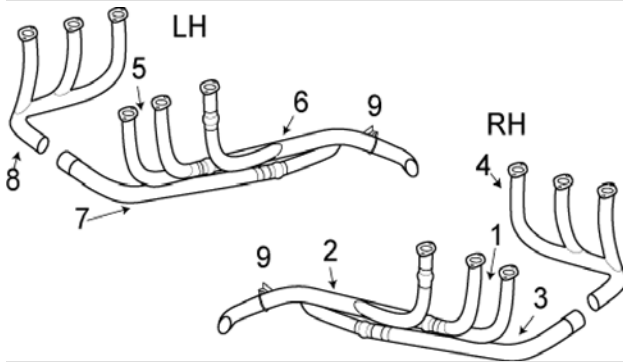

**PIPER****23-250 C-F AZTEC**

**AD 72-14-05** 100 hr. repetitive inspection of entire exhaust system. Adjust and align per Service Bulletin 319

ITEM	OEM PART NO	DESCRIPTION	Condition
01	28279-02	RE FRONT OTBD	OH
02	28279-03	RE REAR OTBD	OH
03	28279-14	RH CROSSOVER	NEW
04	33420-02	RH INBD STACK	OH
05	28278-02	LE FRONT OTBD	OH
06	28278-03	LE REAR OTBD	OH
07	28278-12	LH CROSSOVER	NEW
08	33419-03	LH INBD STACK	OH
09	33538-00	BRACKET ASSEMBLY	OH
09	33540-00	HANGER	OH
NS	14235-02	EXHAUST STACK SUPPORT CLAMP	NEW
NS	14235-13	SHROUD TAKEOFF CLAMP	NEW
NS	14235-18	SHROUD TAKEOFF CLAMP	NEW
NS	32217-00	SHROUD TAKE OFF ASSY	OH
NS	32275-00	SHROUD CLAMP	NEW
NS	32275-03	SHROUD CLAMP	NEW
NS	33178-02	SHROUD TOP	OH
NS	33178-03	SHROUD BOTTOM	OH
NS	33178-04	SHROUD TOP	OH
NS	33178-05	SHROUD BOTTOM	OH
NS	33419-02	LH OTBD STACK	OH
NS	33420-03	RH OTBD STACK	OH
NS	40123-100	SHROUD SAFETY CABLE	NEW
NS	77611	GASKET	NEW