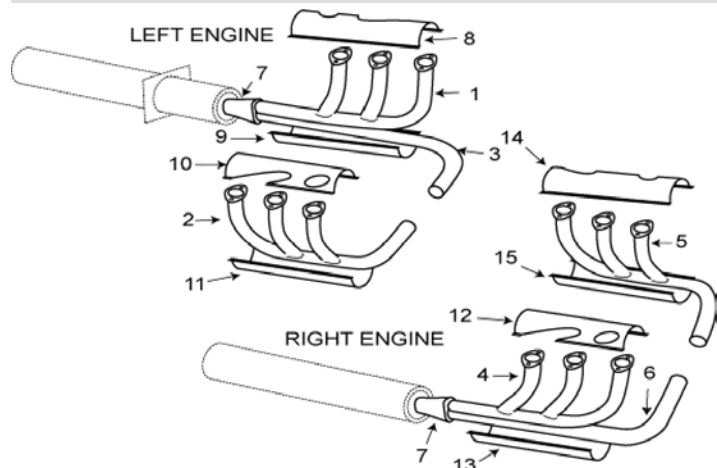

PIPER

23-250 B AZTEC

Check Nozzle (#7) for erosion and deterioration
 Check all stacks for wall thinning

ITEM	OEM PART NO	DESCRIPTION	Condition
01	30348-13	LE OTBD STACK	OH
02	30348-14	LE INBD STACK	OH
03	30348-02	CROSSOVER	OH
04	30349-09	RE OTBD STACK	OH
05	30349-10	RE INBD STACK	OH
06	30349-08	CROSSOVER	OH
07	16392-11	NOZZLE ASSY	OH
08	16556-03	LE OTBD TOP SHROUD	OH
09	16556-05	LE OTBD BOTTOM SHROUD	OH
10	16547-08	LE INBD TOP SHROUD	OH
11	16547-09	LE INBD BOTTOM SHROUD	OH
12	16565-03	RE OTBD TOP SHROUD	OH
13	16565-05	RE OTBD BOTTOM SHROUD	OH
14	16571-08	RE INBD TOP SHROUD	OH
15	16571-09	RE INBD BOTTOM SHROUD	OH
NS	16548-00	INBD BRACKET	OH
NS	16560-05	OTBD BRACKET	OH
NS	77611	GASKET	NEW