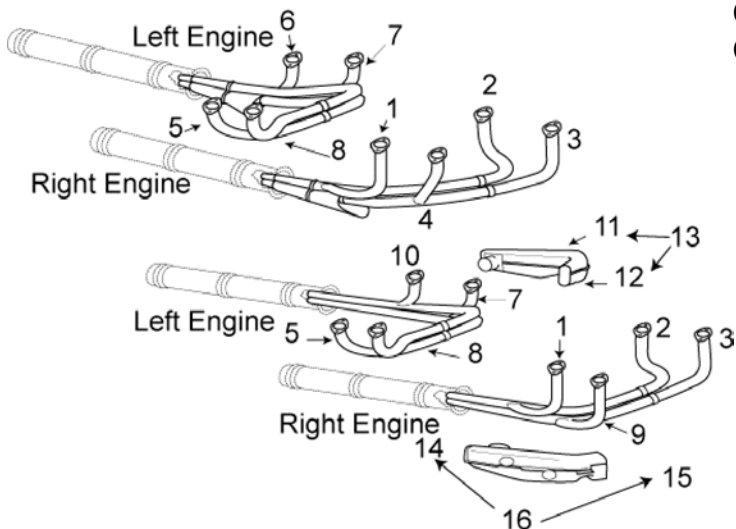

**PIPER**

**23-150/160 APACHE**

Check all slip joints  
Check all stacks for wall thinning

ITEM	OEM PART NO	DESCRIPTION	Condition
01	18028-14	RE RR STACK	OH
02	18028-15	RE LR STACK	OH
03	18028-16	RE LF STACK	OH
04	18028-17	RE RF STACK	OH
05	18027-16	LE RR STACK	OH
06	18027-19	LE LR STACK	OH
07	18027-18	LE LF STACK	OH
08	18027-17	LE RF STACK	OH
09	18028-12	RE RF STACK	OH
10	18027-13	LE LR STACK	OH
11	19558-03	LE OTBD TOP SHROUD	OH
12	19558-05	LE OTBD BOTTOM SHROUD	OH
13	754-200	LH SHROUD ASSY	OH
14	19559-03	RE OTBD TOP SHROUD	OH
15	19559-05	RE OTBD BOTTOM SHROUD	OH
16	754-201	RH SHROUD ASSY	OH
NS	77611	GASKET	NEW