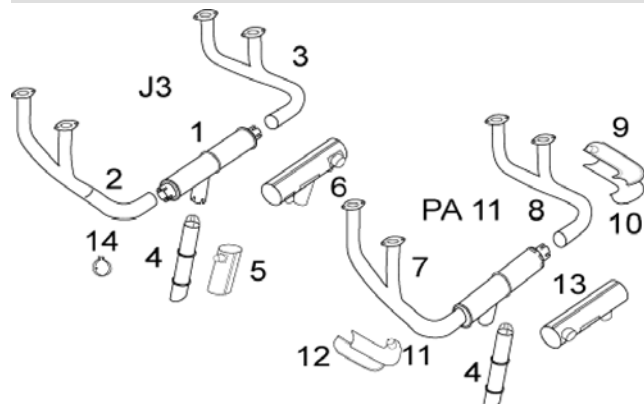

PIPER**11 & J3**

AD 68-05-01 50hr. inspection for mufflers with 950 hour time in service. Inspection of entire exhaust system and internal inspection of muffler required.

Check all parts for thinning of material and cracks

Service Bulletin for tailpipe bail

ITEM	OEM PART NO	DESCRIPTION	Condition
01	71053-02	MUFFLER	OH
02	71802-00	LH STACK	OH
03	70671-00	RH STACK	OH
04	74501-00	TAIL-PIPE	OH
05	70912-00	TAIL-PIPE SHROUD	OH
06	70963-00	MUFFLER SHROUD	OH
07	12232-00	LH STACK & MUFFLER ASSY	OH
08	12233-00	RH STACK	OH
09	10764-00	LH UPPER SHROUD	OH
10	10843-00	LH LOWER SHROUD	OH
11	10845-00	RH UPPER SHROUD	OH
12	10846-00	RH LOWER SHROUD	OH
13	10764-00	MUFFLER SHROUD	OH
14	CLAMP	MUFFLER CLAMP 2"	NEW
NS	12226-00	SHROUD	OH
NS	627429	GASKET	NEW