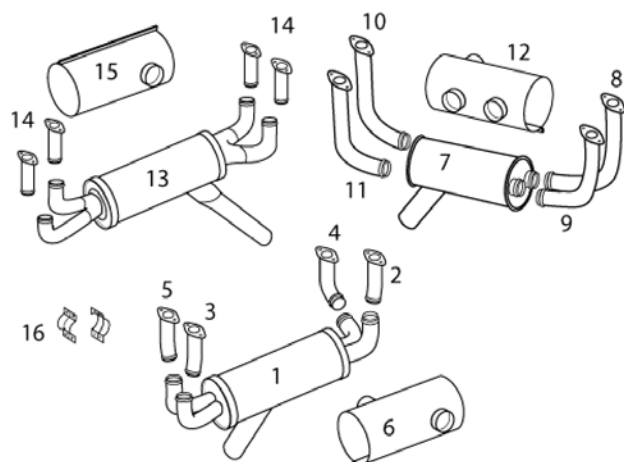

CESSNA**152**

The internal baffle (muffler item # 13) must be present to be airworthy

Check the muffler can thickness by pushing an awl or screwdriver against muffler can next to shroud ring area.

ITEM	OEM PART NO	DESCRIPTION	Condition
01	0454009-5	MUFFLER "ELBOWS"	OH
02	0454002-11	LF RISER	OH
03	0454002-4	RF RISER	OH
04	0454002-10	LR RISER	OH
05	0454002-2	RR RISER	OH
06	0454010-1	MUFFLER SHROUD (2 piece)	OH
07	0454009-6	MUFFLER "STUBBS"	OH
08	0454023-1	LR RISER	OH
09	0454023-2	LF RISER	OH
10	0454023-3	RR RISER	OH
11	0454023-4	RF RISER	OH
12	0454010-9	MUFFLER SHROUD (2 piece)	OH
13	EL0099001-716	MUFFLER "ELANO"	OH
14	EL0099001-271	RISER	OH
15	EL0099001-717	MUFFLER SHROUD "ELANO"	OH
16	1555014-2	RISER CLAMP	NEW
NS	77611	GASKET	NEW