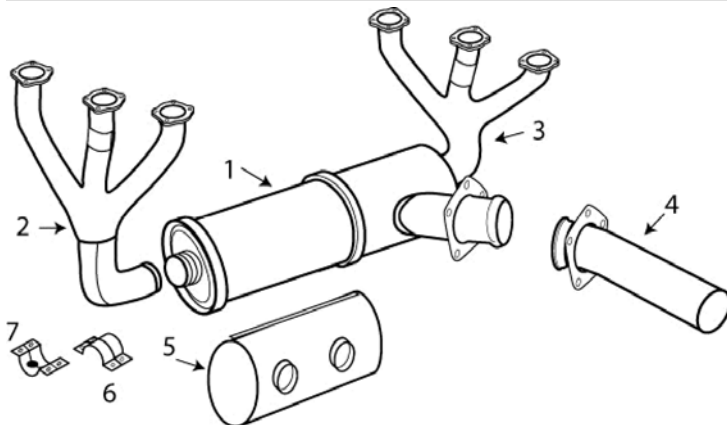

CESSNA

188 AG WAGON

Muffler does not have an internal baffle

ITEM	OEM PART NO	DESCRIPTION	Condition
01	A1650005-4	MUFFLER	NEW
02	0750238-29	LH STACK	OH
02	0750238-37	LH STACK	OH
03	0750238-26	RH STACK	OH
03	0750238-28	RH STACK	OH
04	A1650033-11	TAILPIPE	NEW
05	16540013-1	SHROUD	OH
05	16540045-2	SHROUD	OH
05	16540045-5	SHROUD	OH
06	0750161-22	2 5/8" CLAMP HALF no PIN	NEW
07	0750161-24	2 5/8" CLAMP HALF W/ PIN	NEW
NS	0750238-SK	SPRING KIT	NEW
NS	0750238-TPK	TAILPIPE HANGER KIT	NEW
NS	1650033-38	MUFFLER	NO REPAIR
NS	628260	GASKET	NEW