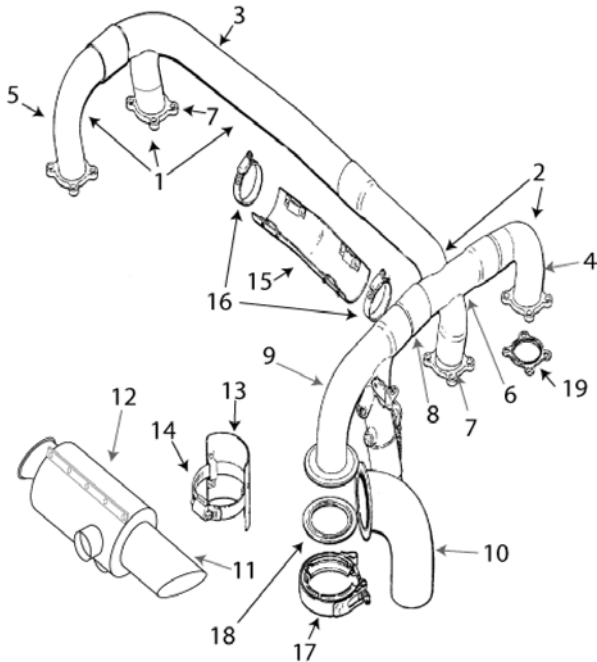

ROCKWELL

112 TC

Inspect wastegate shaft and butterfly for smooth operation and distortion

ITEM	OEM PART NO	DESCRIPTION	Condition
01	LW13998	LH STACK	OH
02	LW15691	RH STACK ASSY	OH
03	LW14002	CYL #2	OH
04	LW14001	CYL #1	OH
05	LW14004	CYL #4	OH
06	LW15689	CYL #3	OH
07	LW11400	ADAPTER FLANGE	OH
08	LW15690	INTERMEDIATE TUBE	OH
09	LW14944	WASTEGATE	OH
10	LW13986	BYPASS ELBOW	OH
11	8290-1	MUFFLER	OH
12	8290-25	SHROUD	OH
13	LW-18947	HEAT SHIELD	OH
14	LW15592-8-36	WORM DRIVE CLAMP	NEW
15	LW13997	HEAT SHIELD	OH
16	LW15592-8-24	WORM DRIVE CLAMP	NEW
17	LW13464	3-11/16" V-BAND CLAMP	NEW
18	LW14485	GASKET	NEW
19	LW14485	GASKET	NEW