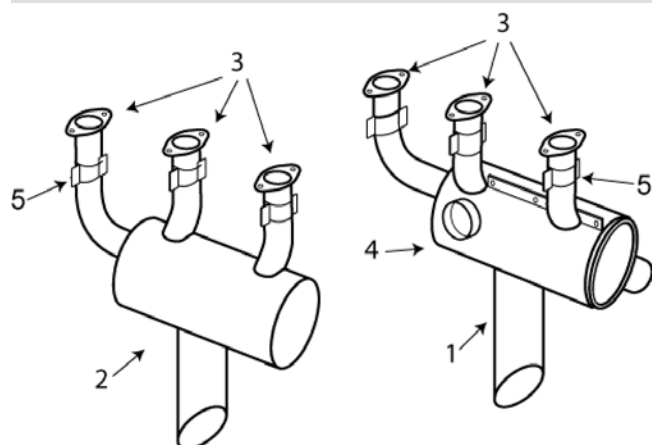

**ROCKWELL**

**112**

112B Starting with s/n 500

Muffler must have baffles intact to be airworthy.

ITEM	OEM PART NO	DESCRIPTION	Condition
01	099001-249	MUFFLER SN 126 AND SUBSEQUENT	OH
01	099005-142	MUFFLER SN 01 TO 126	OH
02	099001-156	RH RISER	OH
03	099001-160	LH RISER	OH
04	RISER CLAMP	1 3/4" RISER CLAMP	NEW
NS	099001-143	SHROUD	OH
NS	77611	GASKET	NEW

**114**

Some RH mufflers may be studded please look under shroud

Flame tubes must be intact to be airworthy.

LH muffler is smooth, with out shroud rings

ITEM	OEM PART NO	DESCRIPTION	Condition
01	645001	RH MUFFLER STUDDED	OH
01	8289-102	RH MUFFLER SMOOTH	OH
02	8289-200	LH MUFFLER SMOOTH W/O SHROUD RINGS	OH
03	599-6	RISER	OH
04	8289-4	RH SHROUD	OH
05	RISER CLAMP	1 3/4" RISER CLAMP HALF	NEW
NS	77611	GASKET	NEW