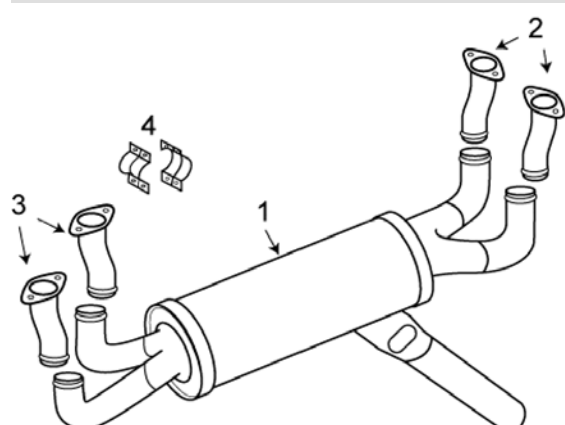

**ROCKWELL**

**112**

112B Starting with s/n 500

Muffler must have baffles intact to be airworthy.

ITEM	OEM PART NO	DESCRIPTION	Condition
01	099001-249	MUFFLER SN 126 AND SUBSEQUENT	OH
01	099005-142	MUFFLER SN 01 TO 126	OH
02	099001-156	RH RISER	OH
03	099001-160	LH RISER	OH
04	RISER CLAMP	1 3/4" RISER CLAMP	NEW
NS	099001-143	SHROUD	OH
NS	77611	GASKET	NEW

**114**

Some RH mufflers may be studded please look under shroud

Flame tubes must be intact to be airworthy.

LH muffler is smooth, with out shroud rings

ITEM	OEM PART NO	DESCRIPTION	Condition
01	645001	RH MUFFLER STUDDED	OH
01	8289-102	RH MUFFLER SMOOTH	OH
02	8289-200	LH MUFFLER SMOOTH W/O SHROUD RINGS	OH
03	599-6	RISER	OH
04	8289-4	RH SHROUD	OH
05	RISER CLAMP	1 3/4" RISER CLAMP HALF	NEW
NS	77611	GASKET	NEW