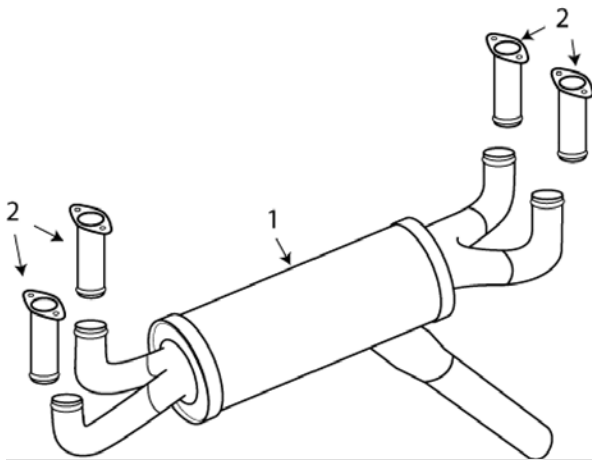

GRUMMAN

AA5 TRAVELER SN# 0001 TO 640

Muffler must have baffles intact to be airworthy.

ITEM	OEM PART NO	DESCRIPTION	Condition
01	099001-148	MUFFLER	OH
02	099001-120	STRAIGHT RISER	OH
03	RISER CLAMP	1 3/4" RISER CLAMP HALF	NEW
NS	099001-140	SHROUD	OH
NS	77611	GASKET	NEW

AA5 TRAVELER SN # 0640 AND UP

2 LH risers have a slight curve
2 RH risers are straight

Muffler must have baffles intact to be airworthy.

ITEM	OEM PART NO	DESCRIPTION	Condition
01	099005-195	MUFFLER	OH
02	099005-102	RISER	OH
03	099005-194	CURVED RISER	OH
03	RISER CLAMP	1 3/4" RISER CLAMP HALF	NEW
NS	099005-197	SHROUD	OH
NS	77611	GASKET	NEW