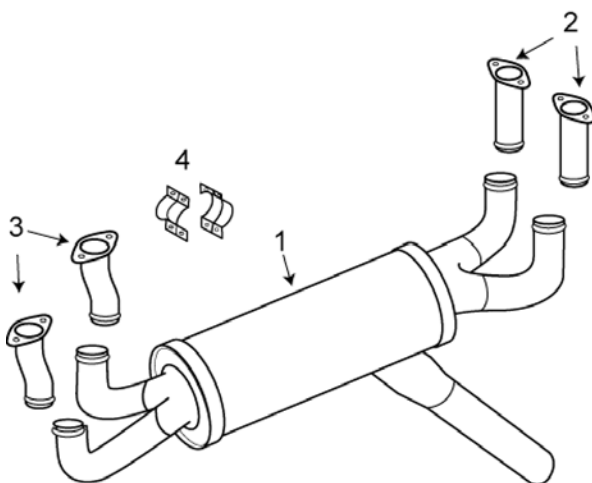

GRUMMAN

AA5 TRAVELER SN# 0001 TO 640

Muffler must have baffles intact to be airworthy.

ITEM	OEM PART NO	DESCRIPTION	Condition
01	099001-148	MUFFLER	OH
02	099001-120	STRAIGHT RISER	OH
03	RISER CLAMP	1 3/4" RISER CLAMP HALF	NEW
NS	099001-140	SHROUD	OH
NS	77611	GASKET	NEW

AA5 TRAVELER SN # 0640 AND UP

2 LH risers have a slight curve
2 RH risers are straight

Muffler must have baffles intact to be airworthy.

ITEM	OEM PART NO	DESCRIPTION	Condition
01	099005-195	MUFFLER	OH
02	099005-102	RISER	OH
03	099005-194	CURVED RISER	OH
03	RISER CLAMP	1 3/4" RISER CLAMP HALF	NEW
NS	099005-197	SHROUD	OH
NS	77611	GASKET	NEW