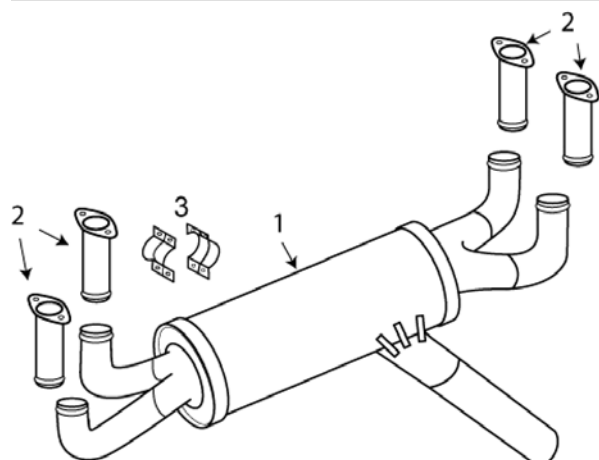

**GRUMMAN**

**AA1 A & B**

3" tailpipe w/ 6 straps  
Muffler must have baffles intact to be airworthy.

ITEM	OEM PART NO	DESCRIPTION	Condition
01	099001-137	MUFFLER	OH
02	099001-102	STRAIGHT RISER	OH
03	RISER CLAMP	1 3/4" RISER CLAMP HALF	NEW
NS	099001-114	SHROUD	OH
NS	77611	GASKET	NEW

**AA1 YANKEE**

Muffler must have baffles intact to be airworthy.

ITEM	OEM PART NO	DESCRIPTION	Condition
01	099001-113	MUFFLER	OH
02	099001-102	STRAIGHT RISER	OH
03	RISER CLAMP	1 3/4" RISER CLAMP HALF	NEW
NS	099001-114	SHROUD	OH
NS	77611	GASKET	NEW