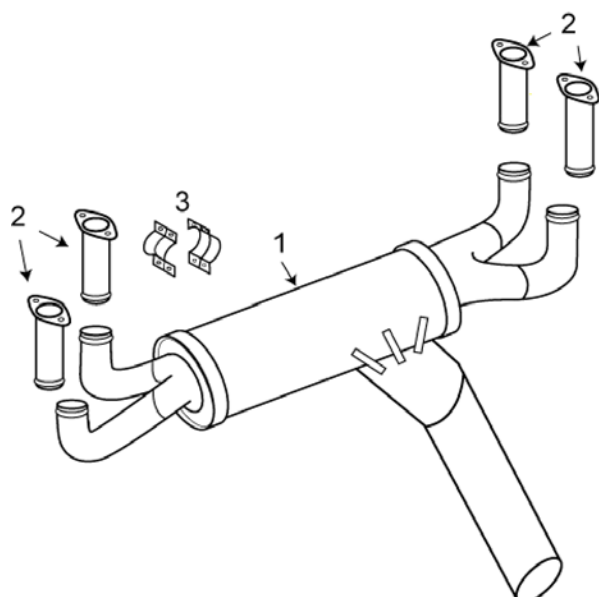

**GRUMMAN**

**AA1 A & B**

3" tailpipe w/ 6 straps  
Muffler must have baffles intact to be airworthy.

ITEM	OEM PART NO	DESCRIPTION	Condition
01	099001-137	MUFFLER	OH
02	099001-102	STRAIGHT RISER	OH
03	RISER CLAMP	1 3/4" RISER CLAMP HALF	NEW
NS	099001-114	SHROUD	OH
NS	77611	GASKET	NEW

**AA1 YANKEE**

Muffler must have baffles intact to be airworthy.

ITEM	OEM PART NO	DESCRIPTION	Condition
01	099001-113	MUFFLER	OH
02	099001-102	STRAIGHT RISER	OH
03	RISER CLAMP	1 3/4" RISER CLAMP HALF	NEW
NS	099001-114	SHROUD	OH
NS	77611	GASKET	NEW