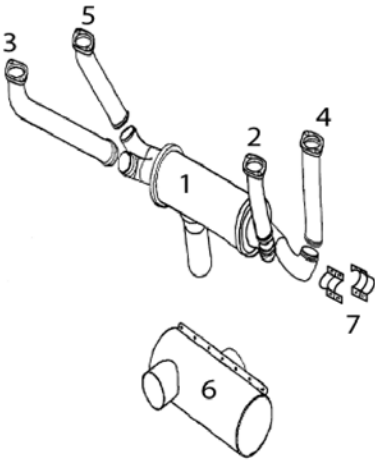

DIAMOND

DA 40

Internal baffles are required for mufflers to be airworthy.

ITEM	OEM PART NO	DESCRIPTION	Condition
01	D41-7800-70-00	MUFFLER	OH
02	D41-7800-10-00	RISER CYL # 1	OH
03	D41-7800-20-00	RISER CYL # 2	OH
04	D41-7800-30-00	RISER CYL # 3	OH
05	D41-7800-40-00	RISER CYL # 4	OH
06		SHROUD	OH
07	CLAMP	RISER CLAMP	NEW

ERCOUPE

ERCOUPE

Mandatory Service Bulletin 30

Muffler dose not have flame tubes
Muffler shell is inconel

ITEM	OEM PART NO	DESCRIPTION	Condition
01	40511	MUFFLER	OH
02	40401	SS LH STACK	FAB
03	40402	SS RH STACK	FAB
04	40515	MUFFLER SHROUD	OH
05	40520	CARB HEAT	OH