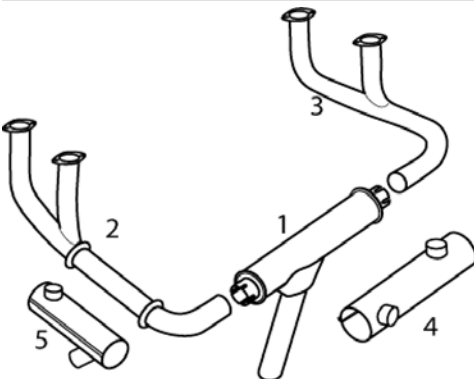

DIAMOND

DA 40

Internal baffles are required for mufflers to be airworthy.

ITEM	OEM PART NO	DESCRIPTION	Condition
01	D41-7800-70-00	MUFFLER	OH
02	D41-7800-10-00	RISER CYL # 1	OH
03	D41-7800-20-00	RISER CYL # 2	OH
04	D41-7800-30-00	RISER CYL # 3	OH
05	D41-7800-40-00	RISER CYL # 4	OH
06		SHROUD	OH
07	CLAMP	RISER CLAMP	NEW

ERCOUPE

ERCOUPE

Mandatory Service Bulletin 30

Muffler dose not have flame tubes
Muffler shell is inconel

ITEM	OEM PART NO	DESCRIPTION	Condition
01	40511	MUFFLER	OH
02	40401	SS LH STACK	FAB
03	40402	SS RH STACK	FAB
04	40515	MUFFLER SHROUD	OH
05	40520	CARB HEAT	OH