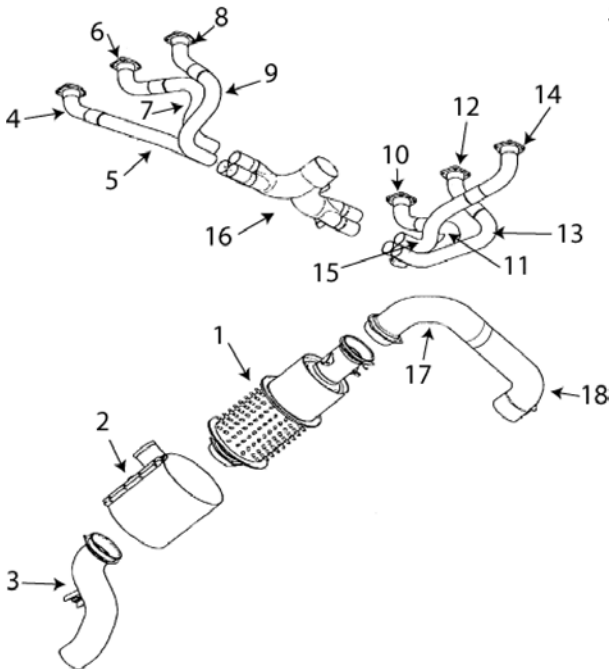

CIRRUS

SR22 SINGLE MUFFLER

SB 22-78-01 & SB 22-78-02

Exhaust manufactured by: Aerospace Manufacturing Inc.

Inspect tabs for cracking and distortion
Inspect all slip joints for proper engagement

ITEM	OEM PART NO	DESCRIPTION	Condition
01	14694-001	MUFFLER detachable Tailpipe	OH
02	14028-001	SHROUD	OH
03	13529-001	TAILPIPE	OH
04	13538-001	CYL #1 TOP HEADER	OH
05	13539-002	CYL #1 BOTTOM HEADER	OH
06	13543-001	CYL #3 TOP HEADER	OH
07	13544-002	CYL #3 BOTTOM HEADER	OH
08	13546-001	CYL #5 TOP HEADER	OH
09	13909-002	CYL #5 BOTTOM HEADER	OH
10	13541-001	CYL #2 TOP HEADER	OH
11	13542-001	CYL #2 BOTTOM HEADER	OH
12	13545-001	CYL #4 TOP HEADER	OH
13	13908-001	CYL #4 BOTTOM HEADER	OH
14	13548-001	CYL #6 TOP HEADER	OH
15	13548-001	CYL #6 BOTTOM HEADER	OH
16	13535-001	Y-PIPE COLLECTOR	OH
17	13755-002	MID PIPE	OH
18	13755-003	MID PIPE	OH
NS	14694-002	MUFFLER W/ TAILPIPE	OH