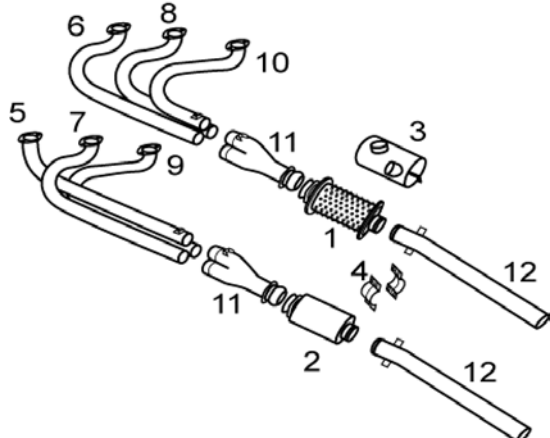

CIRRUS

SR22 DUAL MUFFLER

Exhaust manufactured by: Aerospace Manufacturing Inc.

Inspect muffler baffles
Inspect tab on header and 3 to 1 collector for cracks

ITEM	OEM PART NO	DESCRIPTION	Condition
01	14836-001	MUFFLER	OH
02	14837-001	HEAT EXCHANGER	OH
03	14856-001	SHROUD	OH
05	15080-001	RISER # 1	OH
06	15072-001	RISER # 2	OH
07	15069-001	RISER # 3	OH
08	15073-001	RISER # 4	OH
09	15070-00	RISER # 5	OH
10	15074-001	RISER # 6	OH
11	15106-001	COLLECTOR	OH
12	15077-00	TAILPIPE	OH
NS	14950-001	CLAMP	OH