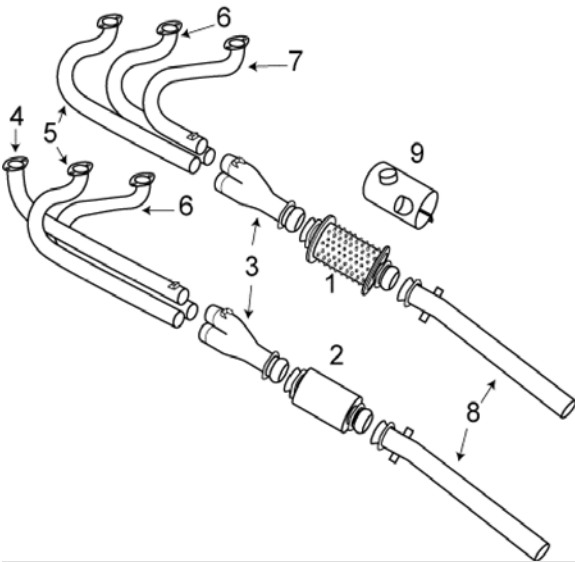

CIRRUS

SR20

Exhaust manufactured by: Aerospace Manufacturing Inc.

Inspect muffler baffles
Inspect tab on header and 3 to 1 collector for cracks

ITEM	OEM PART NO	DESCRIPTION	Condition
01	11884-002	HEAT EXCHANGER	OH
02	11885-002	MUFFLER	OH
03	10358-002	COLLECTOR	OH
04	10355-003	CYL # 1 HEADER	OH
05	10353-002	CYL # 2 & # 3 HEADER	OH
06	10351-002	CYL # 4 & # 5 HEADER	OH
07	10349-003	CYL # 6 HEADER	OH
08	11833-004	TAILPIPE	OH
09	10869-001	SHROUD	OH
NS	77611	GASKETS	NEW
NS	SR20SK	SPRING KITS	NEW