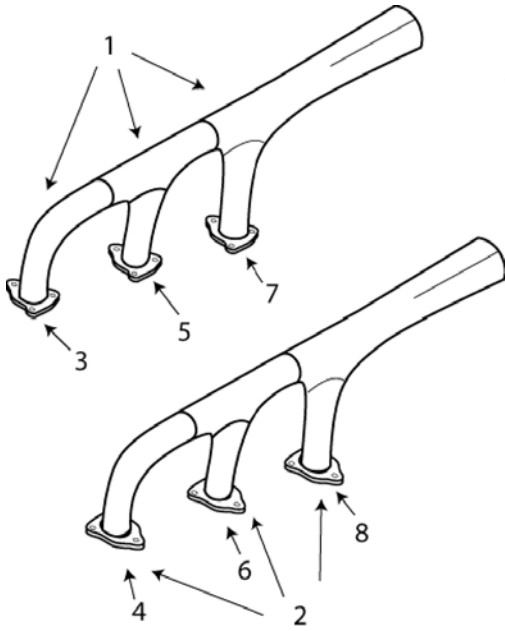

AERO COMMANDER

680 B

Inspect tailpipes for cracking and heat distortion

Tailpipe has center flow divider. Inspect tailpipes for cracking and heat distortion

Entire slipjoint assembly should be ordered or send in entire system for fixturing purposes.

ITEM	OEM PART NO	DESCRIPTION	Condition
01	5610333-503	RH STACK	OH
01	636-6	RH STACK	OH
02	5610333-501	LH STACK	OH
02	636-3	LH STACK	OH
03	621-83	RH FWD STACK	OH
04	621-70	LH FWD STACK	OH
05	621-81	RH CTR STACK	OH
06	621-71	LH CTR STACK	OH
07	621-90	RH AFT STACK	OH
08	621-72	LH AFT STACK	OH
NS	15486	GASKET	NEW