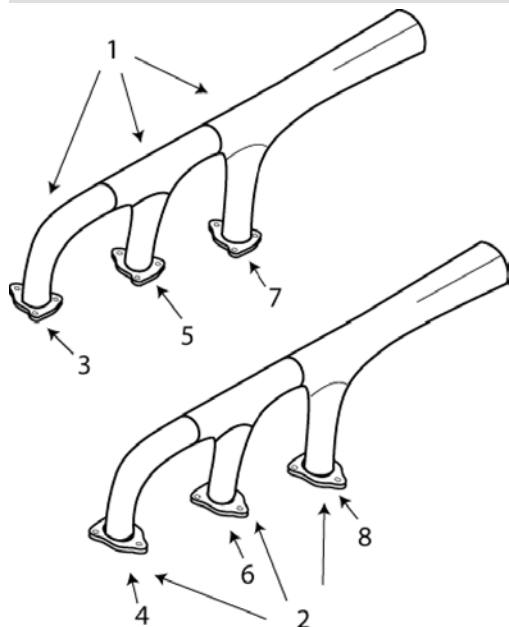

**AERO COMMANDER**

**500 B**

Inspect tailpipes for pitting and wall thickness  
 Entire slipjoint assembly should be ordered or  
 send in entire system for fixturing purposes.

ITEM	OEM PART NO	DESCRIPTION	Condition
01	5010170	RH STACK	OH
01	621-8	RH STACK	OH
02	621-11	LH STACK	OH
02	640078	LH STACK	OH
03	621-83	RH FWD STACK	OH
04	621-85	LH FWD STACK	OH
05	621-81	RH CTR STACK	OH
06	621-86	LH CTR STACK	OH
07	621-82	RH AFT STACK	OH
08	621-87	LH AFT STACK	OH
NS	15486	GASKET	NEW
NS	RJ2004-601	WASTEGATE ASSY	OH