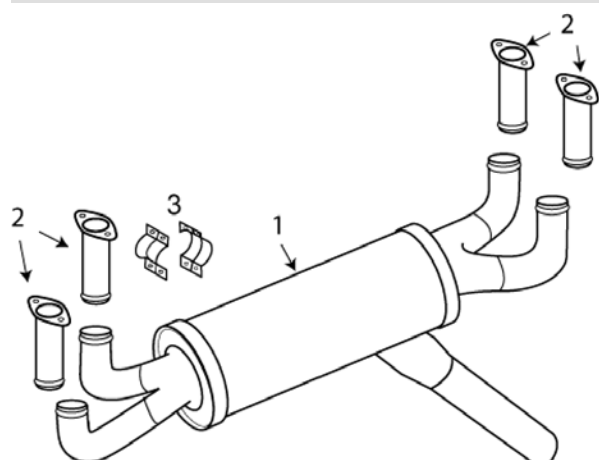

**AERO COMMANDER**

**100 DARTER**

Muffler must have baffles intact to be airworthy.

ITEM	OEM PART NO	DESCRIPTION	Condition
01	099001-135	MUFFLER	OH
02	099001-102	STRAIGHT RISER	OH
03	RISER CLAMP	1 3/4" RISER CLAMP HALF	NEW
NS	099001-001	MUFFLER SHROUD	OH
NS	77611	GASKET	NEW

**180 LARK**

Muffler must have baffles intact to be airworthy.

ITEM	OEM PART NO	DESCRIPTION	Condition
01	099001-134	MUFFLER	OH
02	099001-102	STRAIGHT RISER	OH
03	RISER CLAMP	1 3/4" RISER CLAMP HALF	NEW
NS	77611	GASKET	NEW