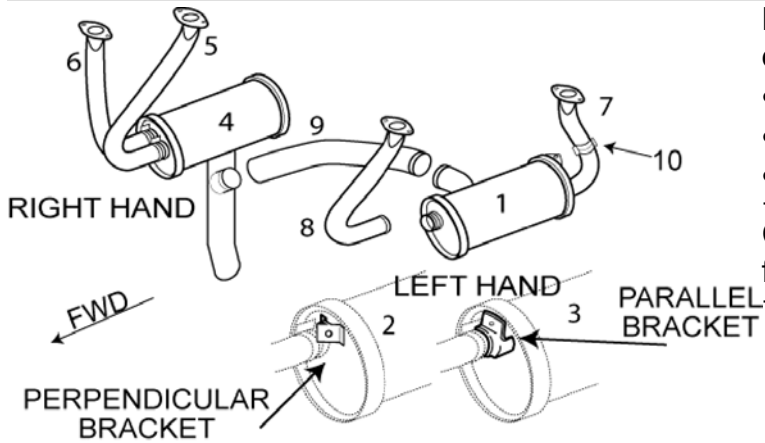

**CESSNA**

**177 RG**

Note: 3 different Left hand mufflers use diagram to distinguish between:

- No Bracket
- Perpendicular Bracket
- Parallel Bracket

Check for cracks where the riser and flange meet

ITEM	OEM PART NO	DESCRIPTION	Condition
01	2054000-42	LH MUFFLER (NO BRACKET)	OH
02	2054000-40	LH MUFFLER (PERPENDICULAR BRACKET)	OH
03	2054000-31	LH MUFFLER (PARALLEL BRACKET)	OH
04	2054000-39	RH MUFFLER	OH
05	2054002-16	RH INBD RISER	OH
06	2054002-14	RH OTBD RISER	OH
07	2054001-16	LH AFT RISER	OH
08	2054001-18	LH FWD RISER	OH
09	2054019-1	CROSSOVER PIPE	OH
10	0750161-25	1 3/4" RISER CLAMP HALF	NEW
NS	186-8A	CROSSOVER CLAMP HALF	NEW
NS	2054017-1	RH INBD SHROUD	OH
NS	2054017-2	RH OTBD SHROUD	OH
NS	2054018-14	LH SHROUD	OH
NS	2054018-19	LH UPPER SHROUD	OH
NS	2054018-23	LH LOWER SHROUD	OH
NS	2054018-9	LH SHROUD	OH
NS	2054025-9	CROSSOVER SHIELD	OH
NS	77611	GASKET	NEW